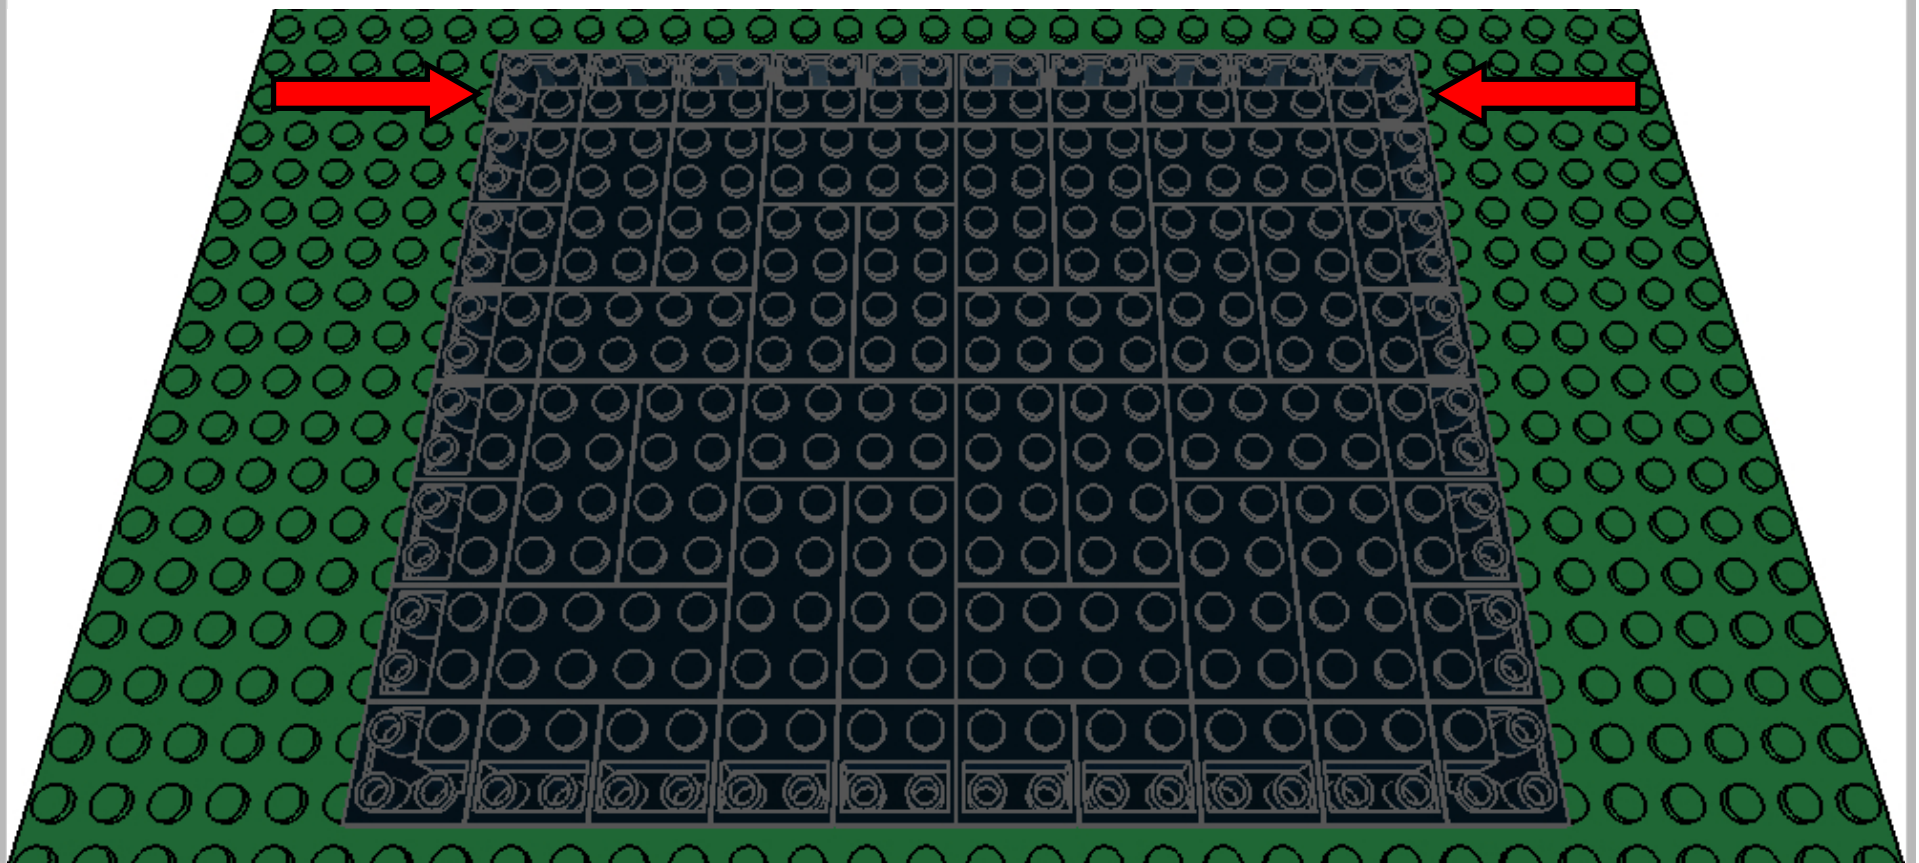

BRICK BY BRICK: LEGO SHIPBUILDING

LCAC
Level: Hard

Ship models included in this program are built with LEGO® bricks. LEGO® is a trademark of the LEGO® group of companies which does not sponsor, authorize, or endorse this program.

www.hrnmm.navy.mil

STEP 1

LCAC

Inverted double convex slope.
"Corner piece"

STEP 2

LCAC

← Inverted double convex slope.
"Corner piece"

STEP 3

LCAC

STEP 4

LCAC

STEP 5

LCAC

STEP 6

LCAC

STEP 7

LCAC

STEP 19

LCAC

STEP 20

LCAC

STEP 21

LCAC

Two 1x2 plates under here,
just as on the front.